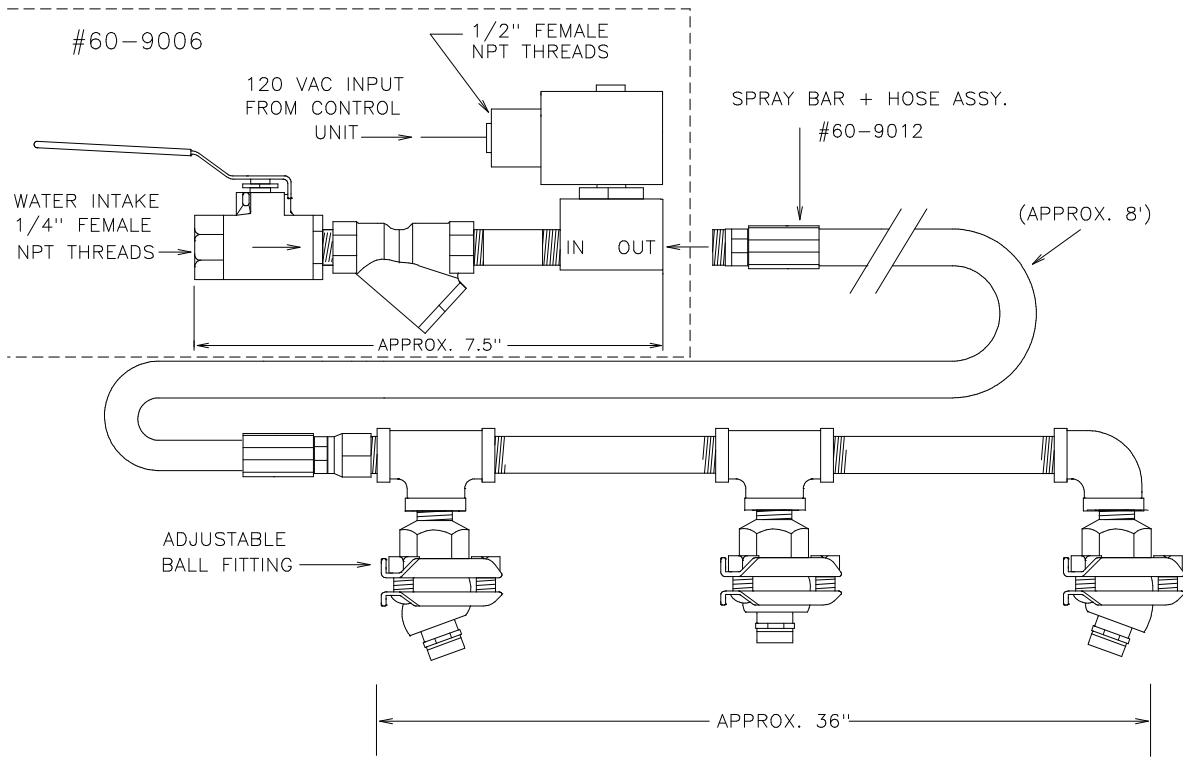

238 Pillow Street
Butler, PA 16001
724-283-4681
724-283-5939 (fax)
www.bwieagle.com

PRODUCT INFORMATION BULLETIN

TWO-TIMER Dust Suppression Hardware MODEL 60-SOL-500/60-SPRAY

HARDWARE SPECIFICATIONS

AC Input	120 VAC 6W
Maximum Water Pressure	500 P.S.I.
Minimum Water Pressure	5 P.S.I.
Maximum Water Temperature	180 Degrees Fahrenheit
Gallons Per Minute @ 400 P.S.I.	1.9 GPM